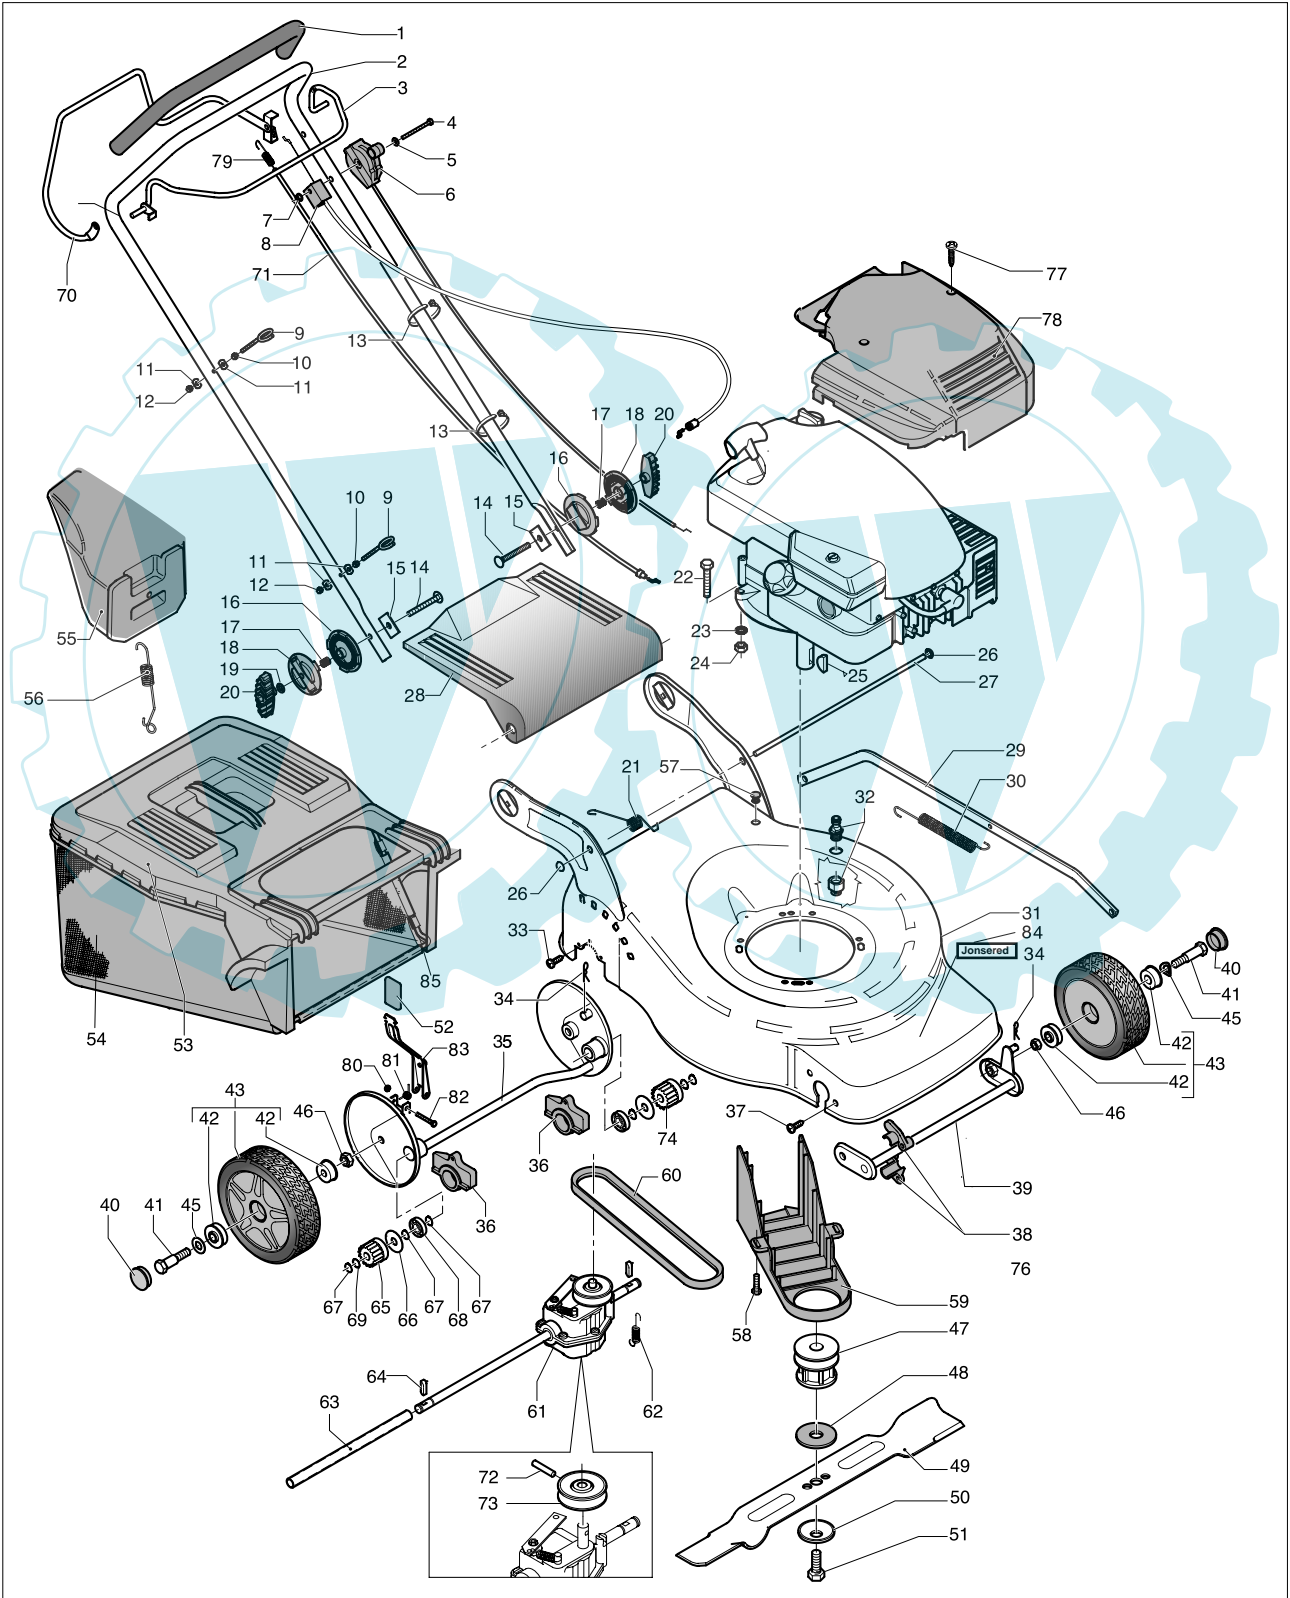

brand	JONSERED

date	NOV/03	SHEET 1/3

Model

LM 2147CMD

Product number

9538765-01